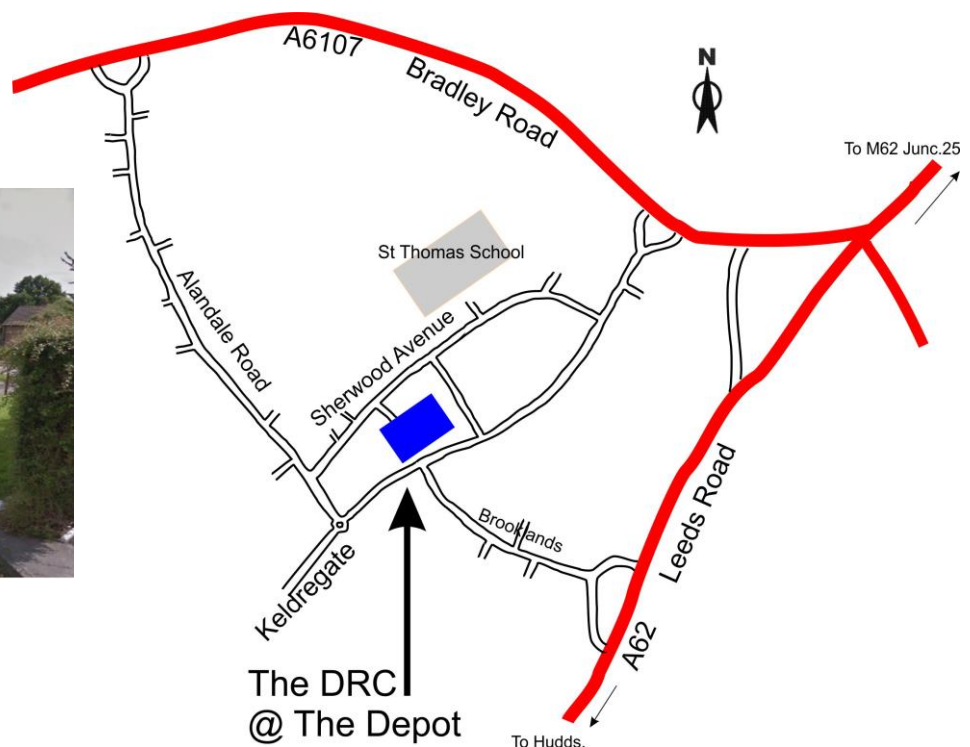

Directions to Woodhouse Lodge at Bradley Wood Scout Campsite

Shepherds Thorn Lane, Brighouse, HD6 3TU

How to Find Woodhouse Lodge

- On entering the site park in the car park by the large building – The Jubilee Centre.
- Walk down the hill through a gate to the lower car park, keep going downhill through another gate
- You will pass the Nepal Building on your right
- Just after the Nepal Building look across the field to your right and Woodhouse Lodge is the low cream coloured building across the field

Directions to District Resources Centre @ the Depot

47a Sherwood Avenue, Bradley, Huddersfield, HD2 1RQ

The entrance to the Depot is between No.'s 47 and 49 Sherwood Avenue

Entrance to DRC

The DRC @ The Depot