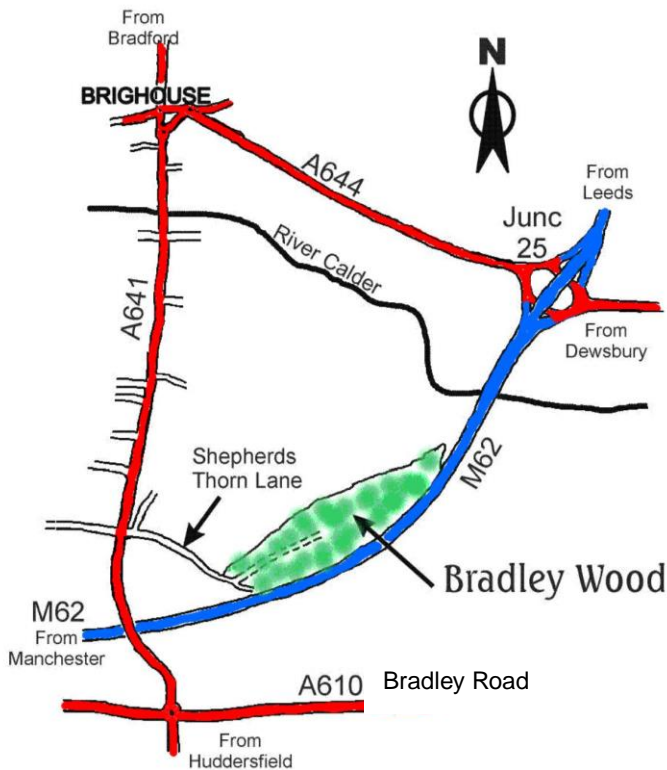

Directions to Woodhouse Lodge at Bradley Wood Scout Campsite

Shepherds Thorn Lane, Brighouse, HD6 3TU

How to Find Woodhouse Lodge

- On entering the site park in the car park by the large building – The Jubilee Centre.
- Walk down the hill through a gate to the lower car park, keep going downhill through another gate
- You will pass the Nepal Building on your right
- Just after the Nepal Building look across the field to your right and Woodhouse Lodge is the low cream coloured building across the field

Directions to District Resources Centre @ the Depot

47a Sherwood Avenue, Bradley, Huddersfield, HD2 1RQ

The entrance to the Depot is between No.'s 47 and 49 Sherwood Avenue

Entrance to DRC

The DRC @ The Depot